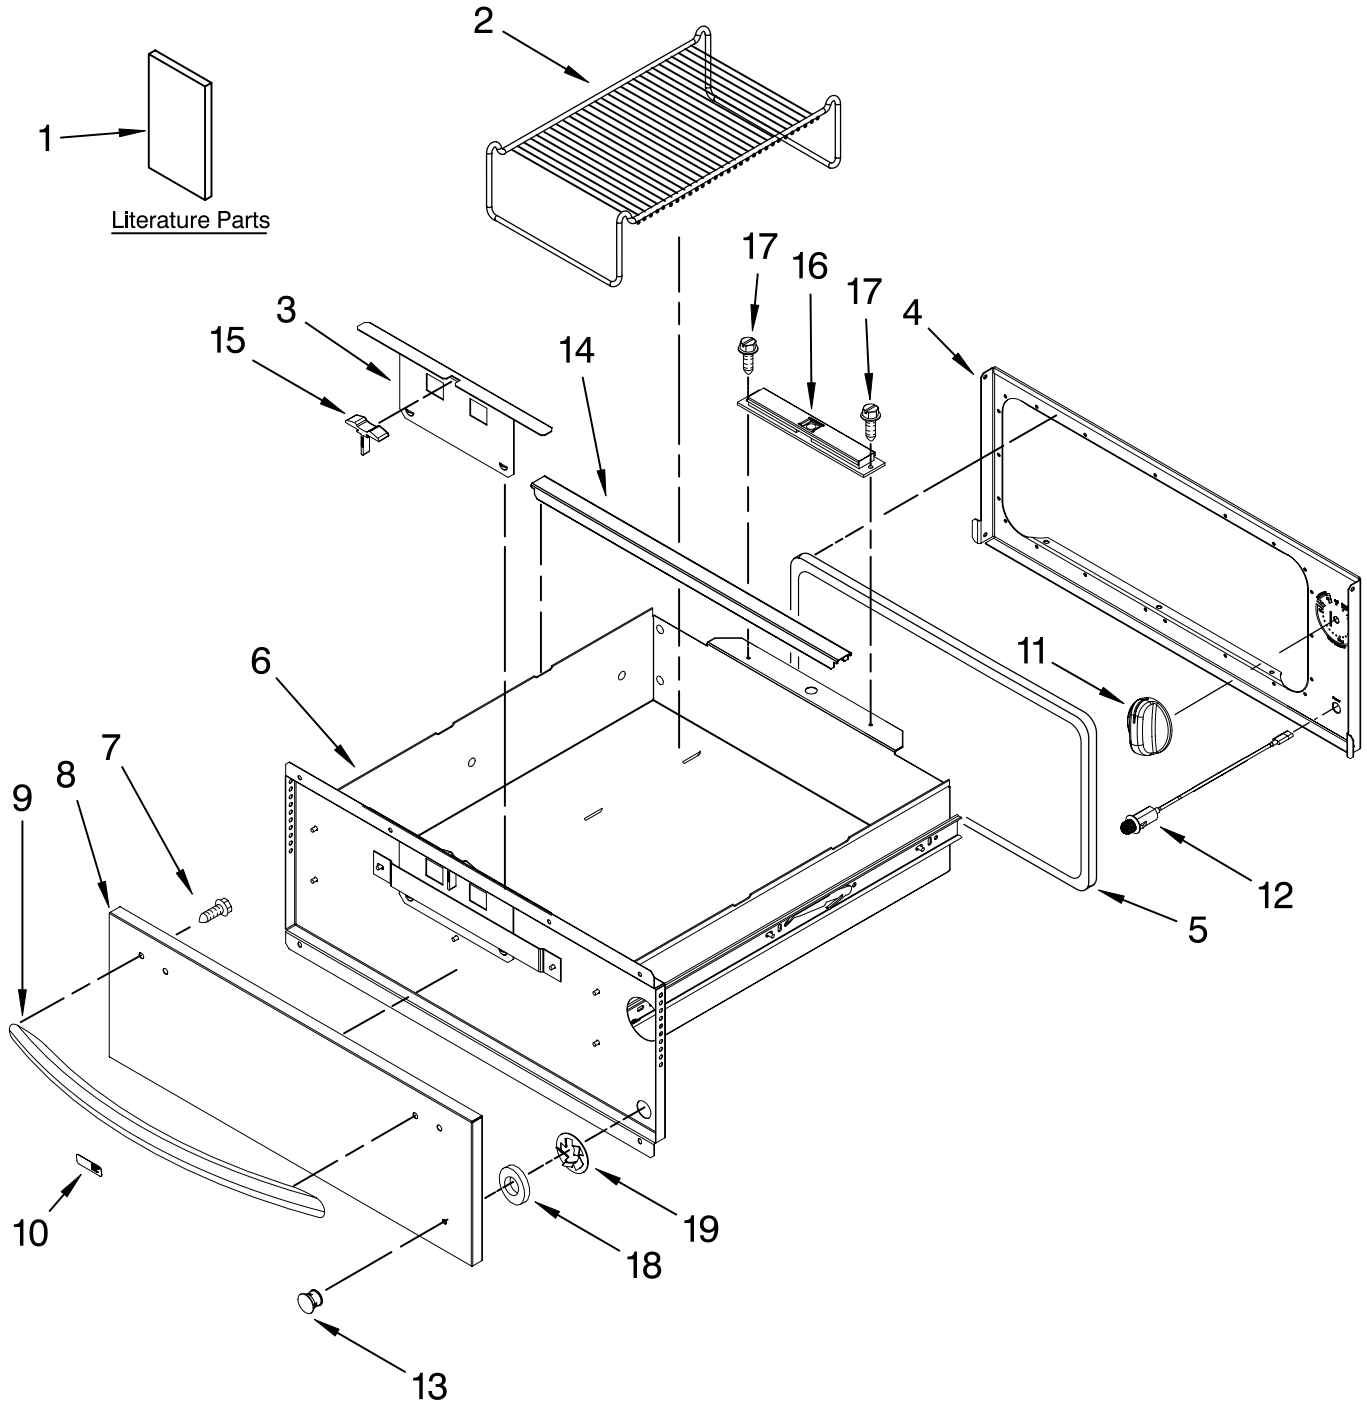

CONTROL, DOOR AND DRAWER PARTS

For Models: KEWS145SSS01, KEWS145SPA01
(Stainless) (Panel Ready)

24" ELECTRIC
BUILT-IN
WARMING DRAWER

KitchenAid®

FOR ORDERING INFORMATION REFER TO PARTS PRICE LIST

CONTROL, DOOR AND DRAWER PARTS

For Models: KEWS145SSS01, KEWS145SPA01
(Stainless) (Panel Ready)

<u>Illus. No.</u>	<u>Part No.</u>	<u>DESCRIPTION</u>
1		Literature Parts
	W10064720	Tech Sheet
	9763141	Use & Care Guide
	9763140	Installation Instructions
2	8273277	Rack, Warming
3	W10162376	Slide, Vent
4	W10162372	Panel, Front
5	9762313	Gasket, Drawer
6	9763127	Drawer Assembly
7	4449743	Screw
8	W10139503	Door Panel
9	9761573SS	Handle, Drawer
10	8304603SS	Badge
11	4455984	Knob, Thermostat
12	W10080130	Light, Indicator
13		Lens, Light
	4456314	Stainless
	9763644	Custom Wood, Panel Only
14	W10139492	Rail, Pan (2)
15	9763125	Grip, Vent
16	W10035910	Magnet
17	3196537	Screw
18	4456861	Spacer, Lens
19	4456862	Clip, Lens Retainer

For Models: KEWS145SS01, KEWS145SPA01
(Stainless) (Panel Ready)

Illus. No.	Part No.	DESCRIPTION
1	9762303	Wrapper
2	313806	Screw
3	9762346	Slide Assembly
4		Wall
	9762307	Right
	9762308	Left
5	311865	Screw
6	W10121337	Control
7	W10117362	Gasket, Control
8	9763126	Thermal Fuse
9	9763122	Enclosure, Electric
10	9763121	Cover, Enclosure
12	9762343	Element, Heating
13	3196537	Screw
14	W10118073	Heat Shield
15	W10118049	Seal, Element Heating
16	W10118113	Seal, Switch